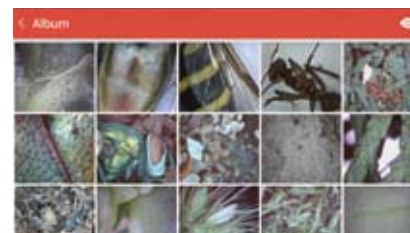

ALBUM and STORAGE

Keep the saved image in menu "album" and search it.