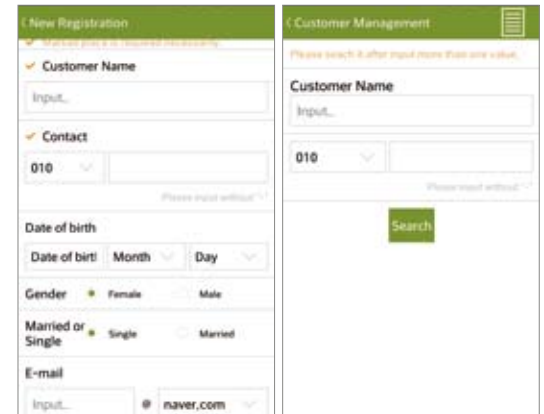

MANAGEMENT of CUSTOMER

Provides to register, search customer and save a record required for management of customer.