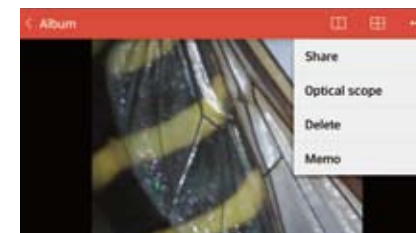

SHARE

Keep the saved image and share it with various methods.